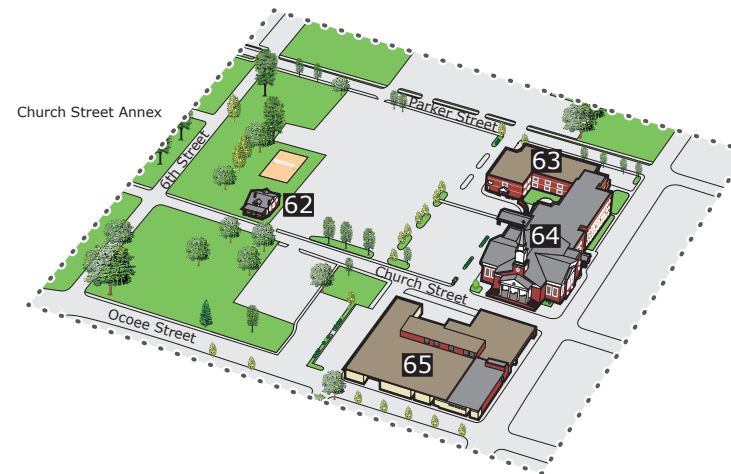

Last Updated for Lee University by mapformation, August 2011

LEGEND

- Visitor Parking
- Trolley Route Stop

LEE UNIVERSITY
 1120 North Ocoee Street
 Cleveland, TN 37311
www.leeuniversity.edu